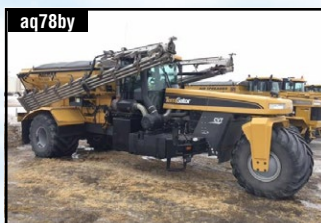

On All Qualified Equipment

am50mr
2012 CASE IH 9230, 1092 hrs, 36" tracks, 750/65R26, MagnaCut, small tube rotor \$295,000 **\$275,000**

al37bu
2005 LEXION 590R, 2780 hrs, 620 duals, quantimeter, 3D sieves, P516 w/ Swathmaster . . . \$150,000 **\$130,000**

ak99se
2008 CASE IH PATRIOT 4420, 3089 hrs, 380/90R46, 320/90R46, 1200 gals, 100' boom . . \$160,000 **\$120,000**

aq78ec
2007 AG-CHEM ROGATOR 1074SS, 1000 gallons, 100' boom, Raven Viper II \$80,000 **\$69,000**

an05ak
2007 AG-CHEM ROGATOR 1074SS, 3100 hrs, 320/90R50, 1000 gallons, 110' boom, Viper 2 . . \$85,000 **\$75,000**

aq96db
2010 AG-CHEM ROGATOR 1184, 3675 hrs, 320/90R50, 1100 gals, 120' Pommier boom . . \$140,000 **\$110,000**

ap22hn
2010 AG-CHEM ROGATOR 1184, 2567 hrs, 320/90R50, 1100 gallons, 120' Pommier boom \$170,000

aq78by
2013 AG-CHEM TG8300, 1563 hrs, 1000/50R25, 70" ss booms, CVT trans, Raven VPro \$245,000 **\$214,000**